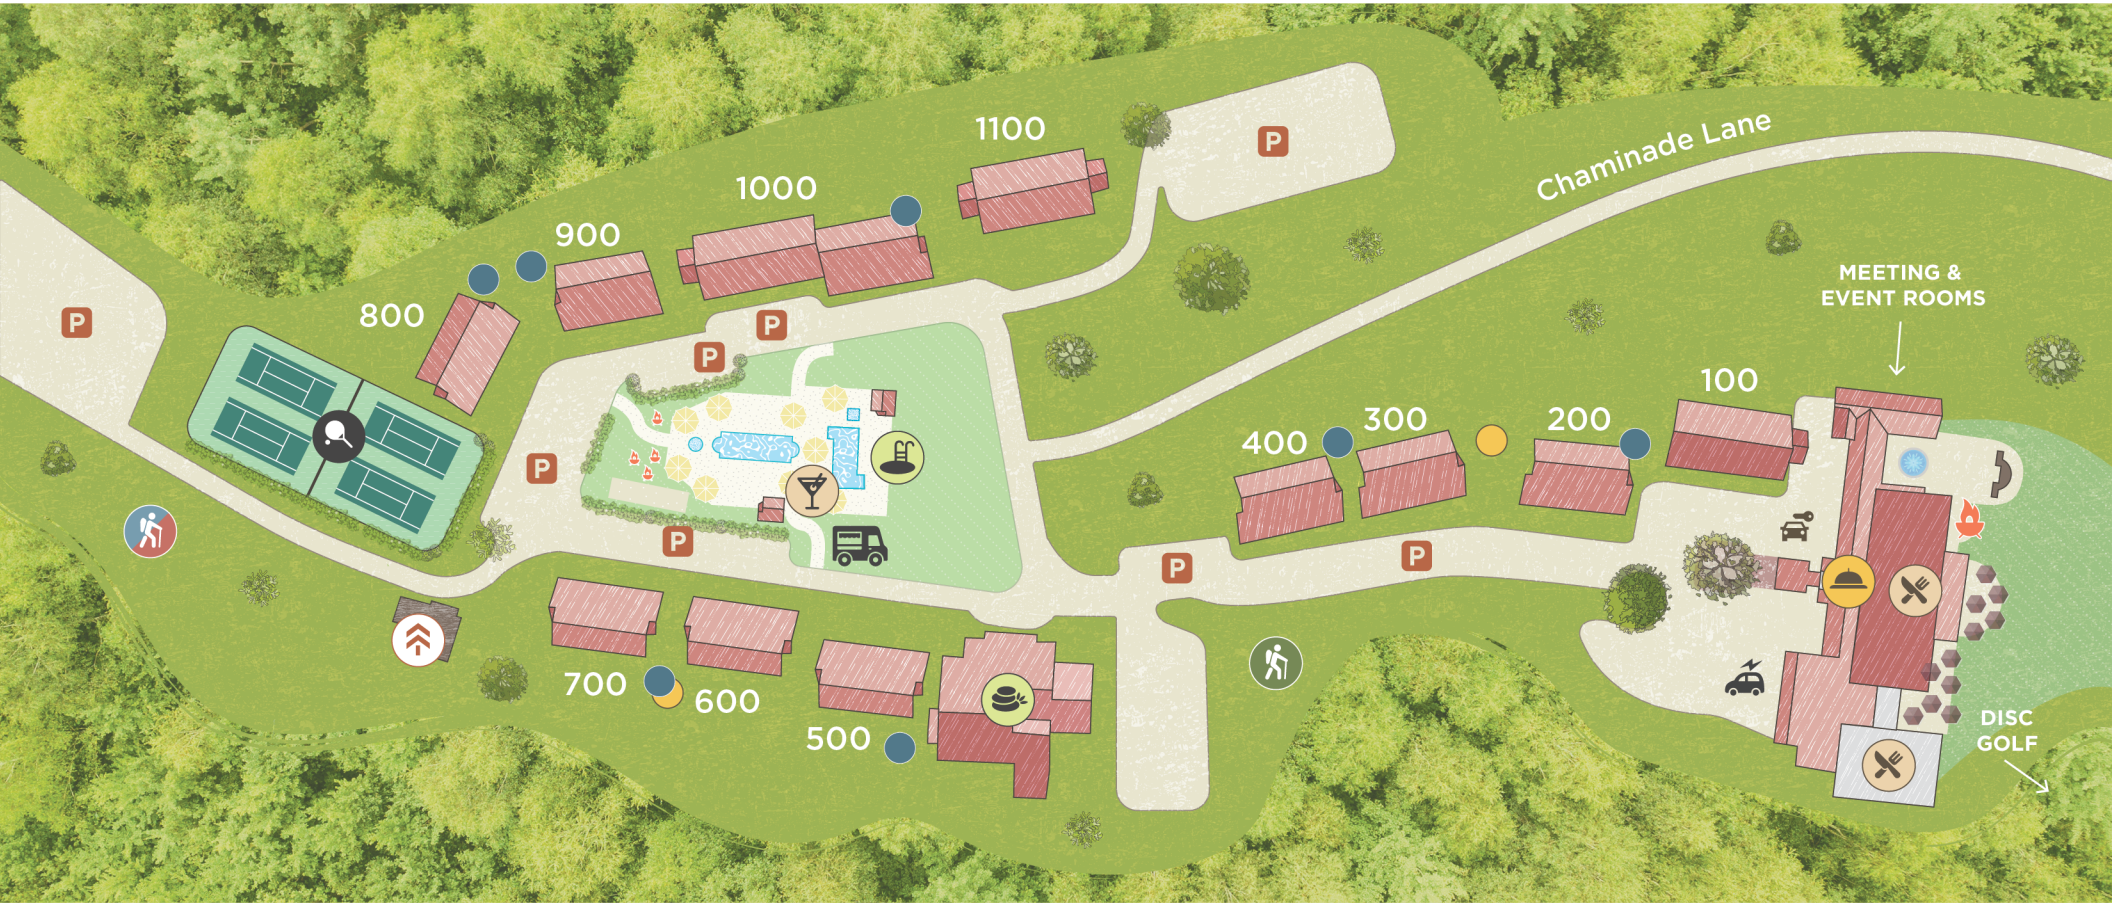

Property Map

- | | | | |
|----------------------------|-------------------------|--------------------------|----------------|
| Tennis & Pickleball Courts | Spa & Fitness Center | Guest Parking | Redwood Deck |
| Pool Bar | Pool, Jacuzzi & Cabanas | Electric Vehicle Charger | Firepits |
| Restaurants & Bar | Lobby | Ice Machine | Green Trail |
| Sandbox Food Truck | Valet Parking | Vending Machine | Blue/Red Trail |

Fitness Center offers men's & women's locker rooms, steam room and himalayan salt sauna, pool towels, tennis equipment and games.